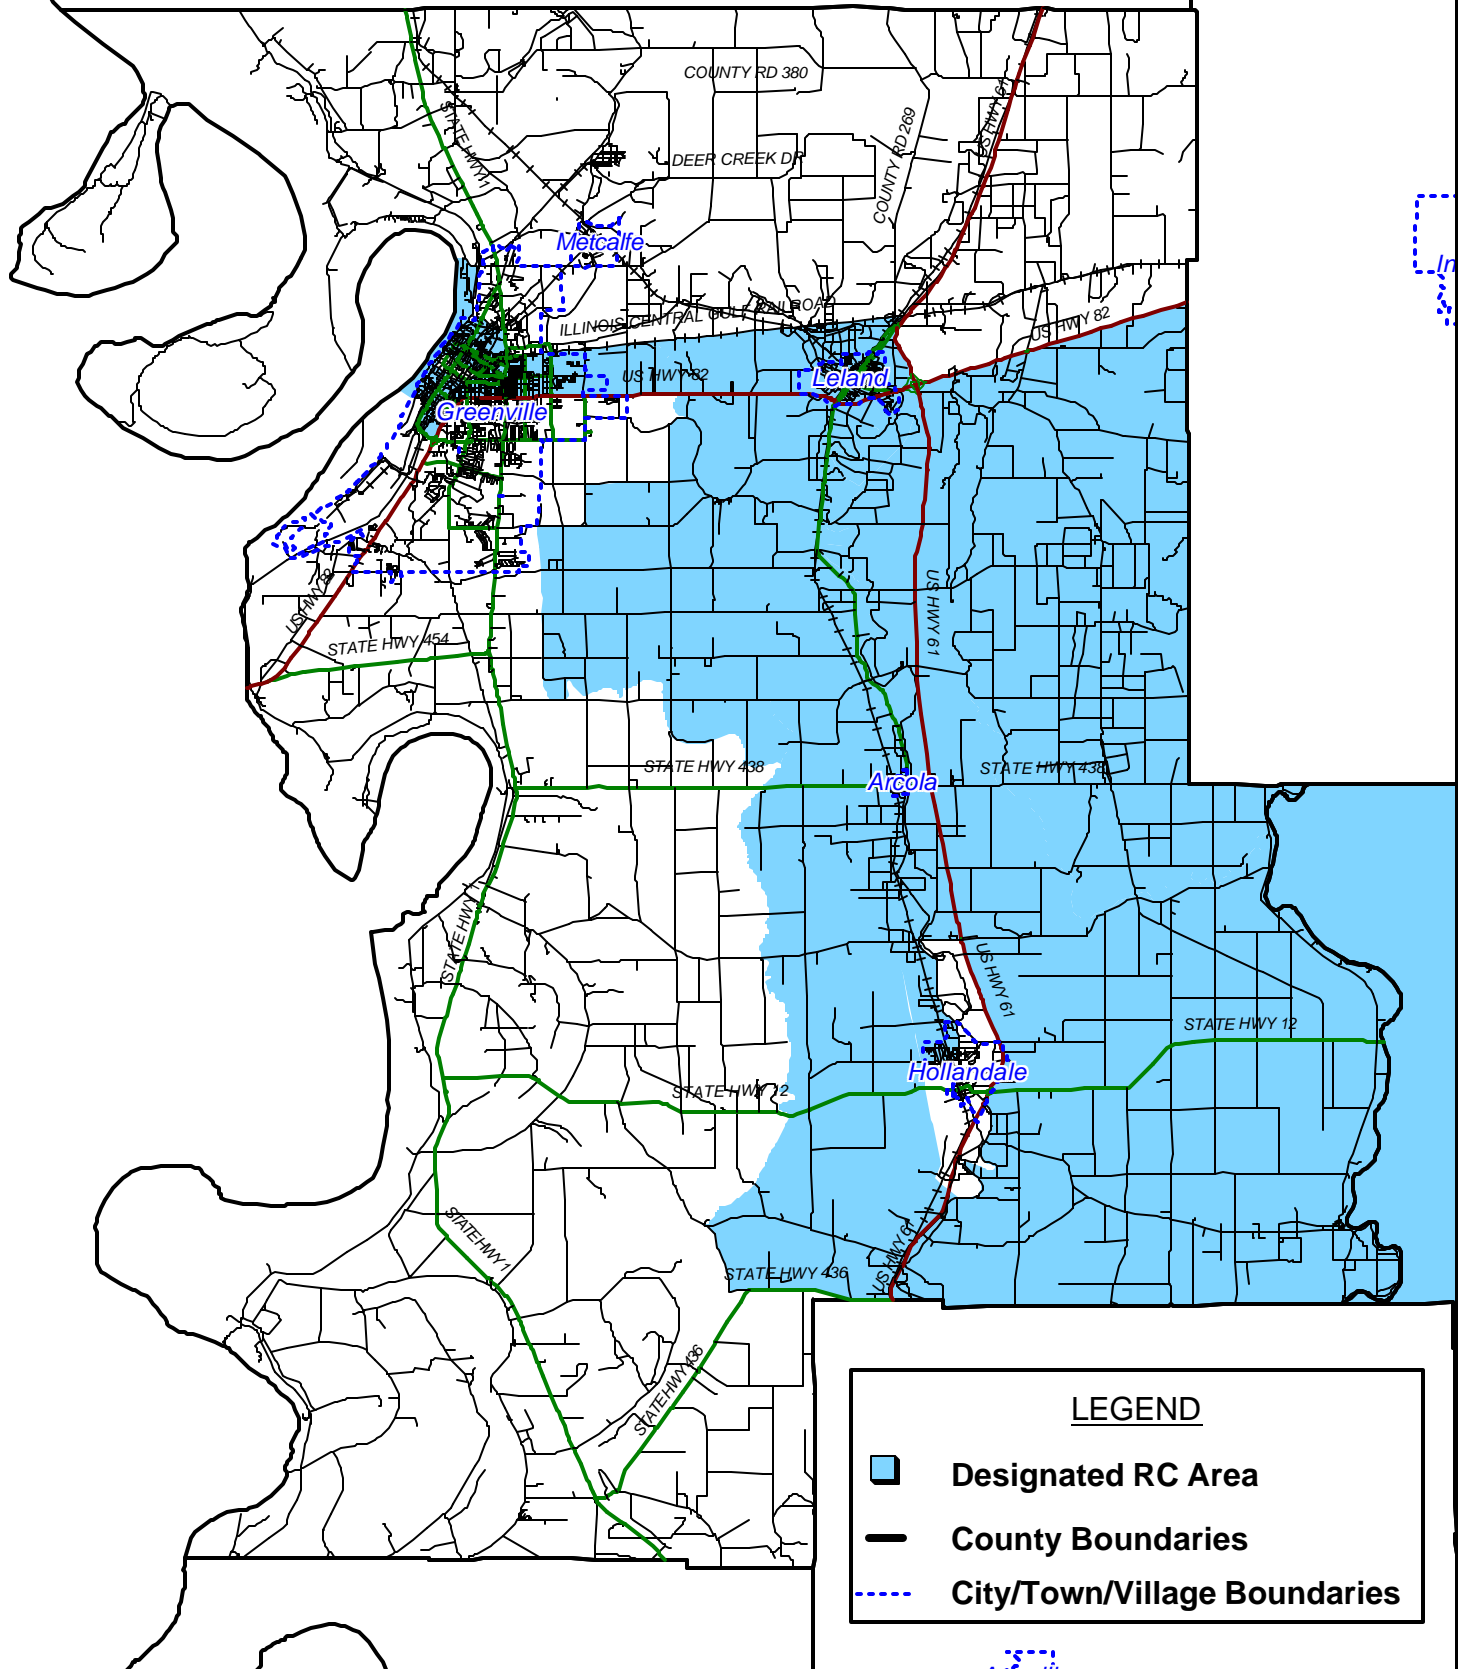

Washington Co., MS

NORTH

Prepared by:

CMPDD

Central Mississippi

Planning and Development District

Shaw

LEGEND

- Designated RC Area
- County Boundaries
- - - City/Town/Village Boundaries