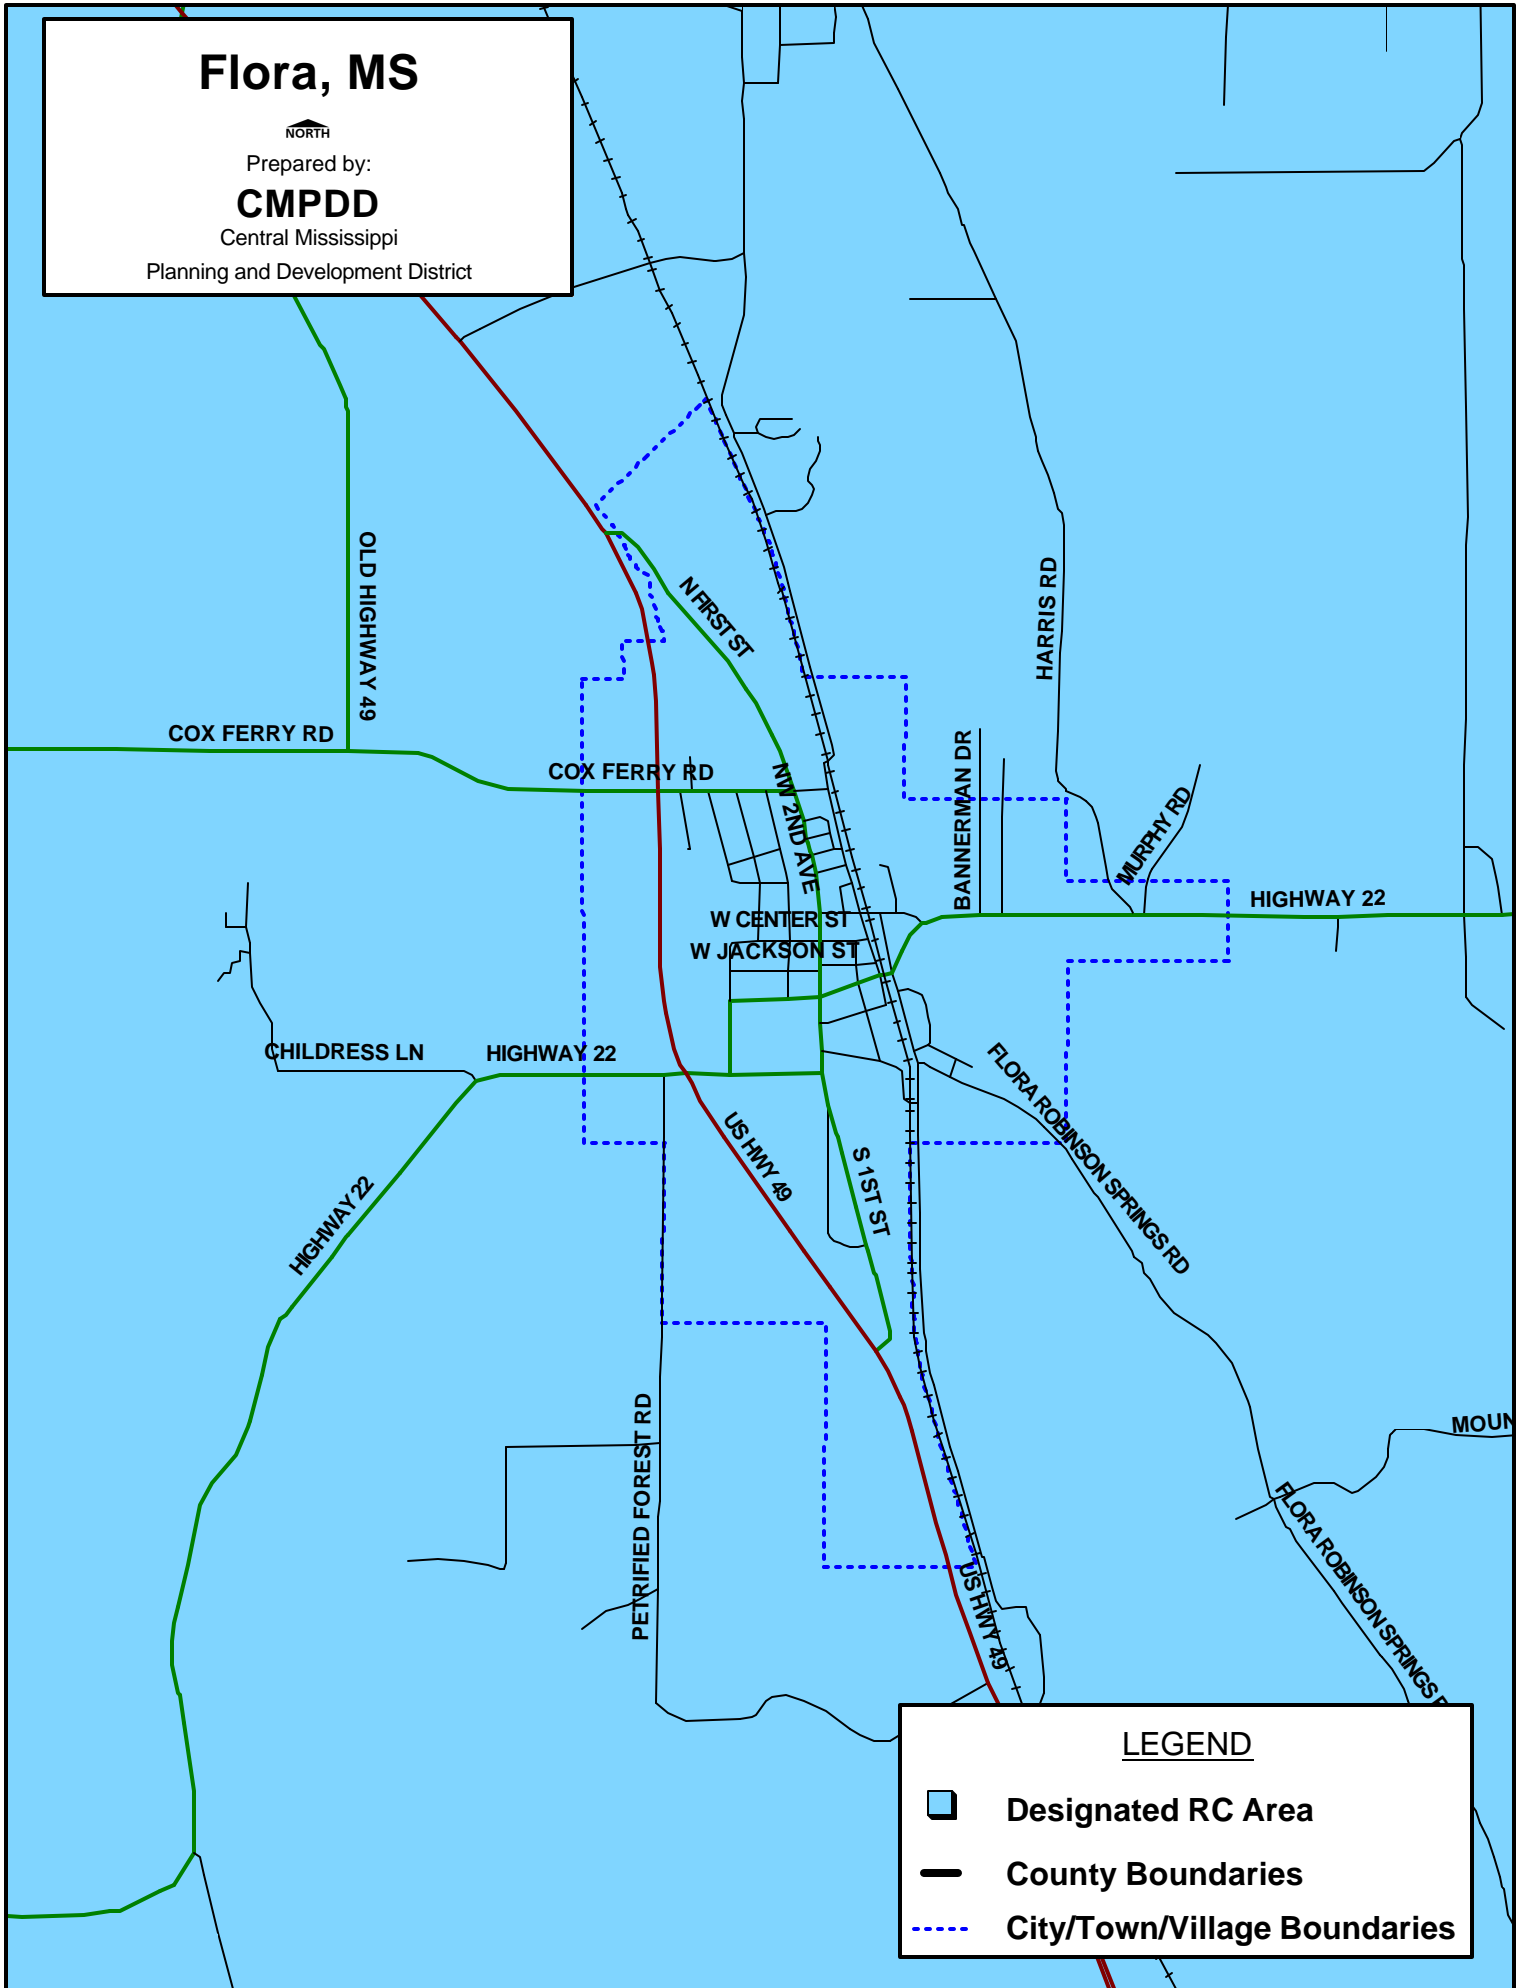

# Flora, MS

Prepared by:

**CMPDD**

Central Mississippi

Planning and Development District

## LEGEND

-  Designated RC Area
-  County Boundaries
-  City/Town/Village Boundaries